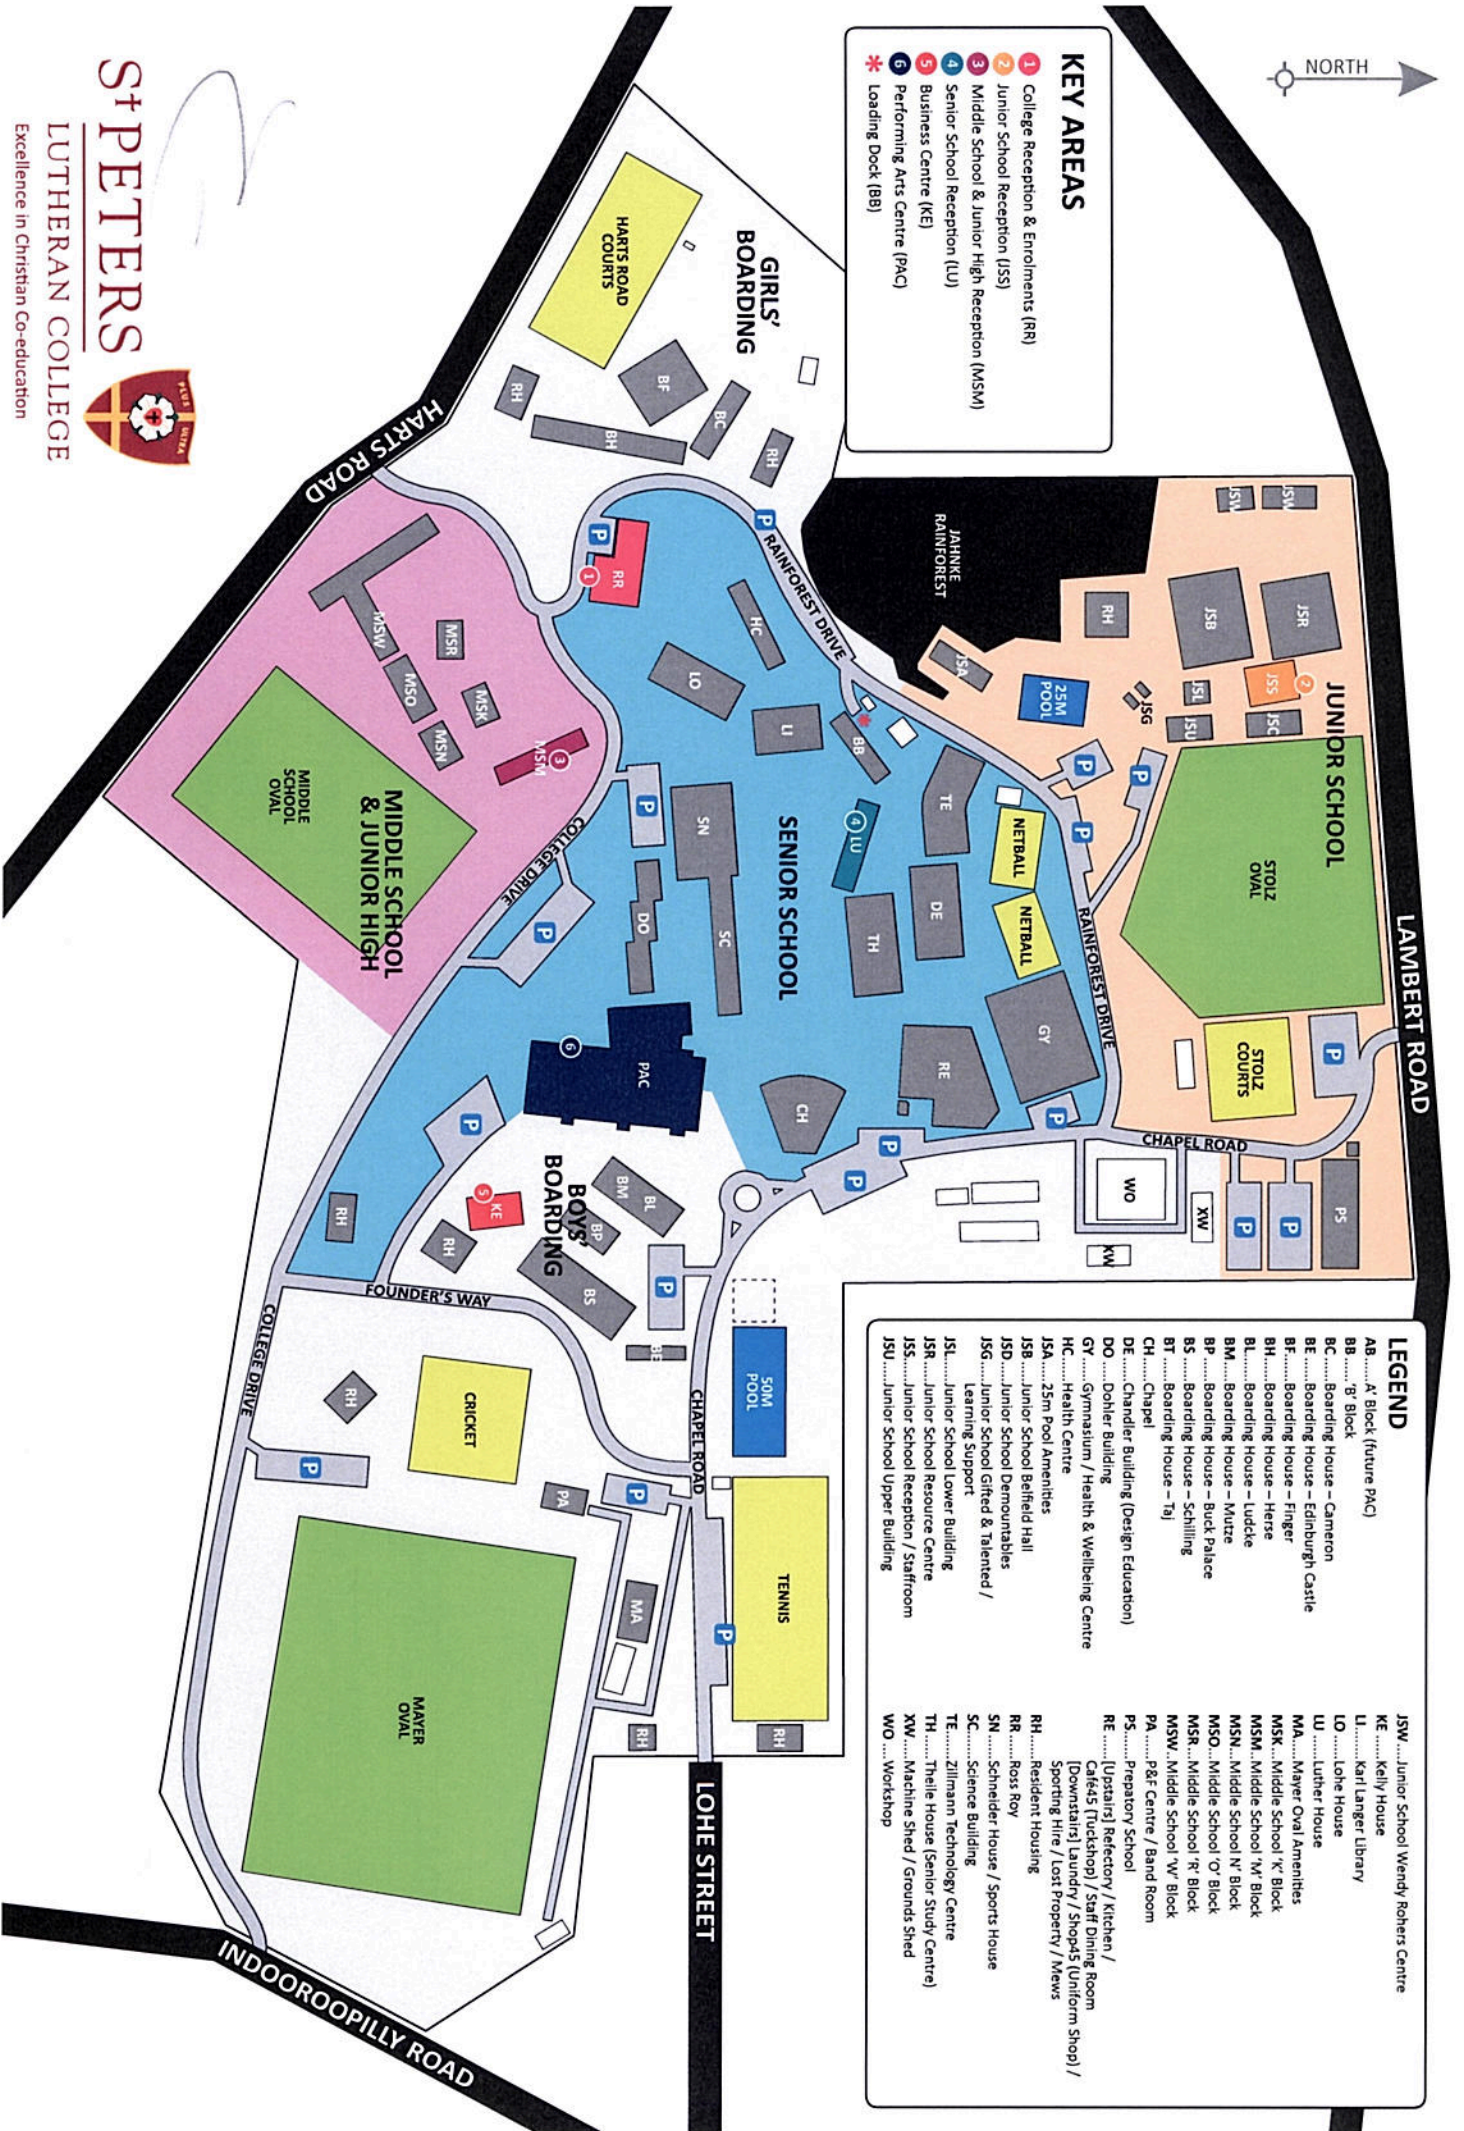

KEY AREAS

- 1 College Reception & Enrolments (RE)
- 2 Junior School Reception (JSS)
- 3 Middle School & Junior High Reception (MSM)
- 4 Senior School Reception (LU)
- 5 Business Centre (KE)
- 6 Performing Arts Centre (PAC)
- * Loading Dock (BB)

LEGEND

AB.....A' Block (Future PAC)	JSW.....Junior School Wendy Rohers Centre
BB.....'B' Block	KE.....Kelly House
BC.....Boarding House - Cameron	LU.....Luther House
BE.....Boarding House - Edinburgh Castle	LO.....Lohe House
BF.....Boarding House - Finger	MA.....Mayer Oval Amenities
BH.....Boarding House - Here	MSM.....Middle School 'M' Block
BI.....Boarding House - Luchle	MSN.....Middle School 'N' Block
BM.....Boarding House - Mutze	MSO.....Middle School 'O' Block
BS.....Boarding House - Buck Palace	MSR.....Middle School 'R' Block
BT.....Boarding House - Tjalling	MSW.....Middle School 'W' Block
CH.....Chapel	PA.....P&F Centre / Band Room
DE.....Charrier Building (Design Education)	PS.....Preparatory School
DO.....Dohler Building	RE.....[Ustraria] Refectory / Kitchen /
GY.....Gymnasium / Health & Wellbeing Centre	Cafes / Truckshop / Staff Dining Room
HC.....Health Centre	[Downstairs] Laundry / Shops (Uniform Shop) /
JSA.....25m Pool Amenities	Sporting Hire / Lost Property / Mews
JSB.....Junior School Belfield Hall	RH.....Resident Housing
JSD.....Junior School Demountables	RR.....Ross Foy
JSG.....Junior School Gifted & Talented /	SN.....Schneider House / Sports House
Learning Support	SC.....Science Building
JSL.....Junior School Lower Building	TE.....Zillmann Technology Centre
JSM.....Junior School Middle Building	TH.....Thiele House (Senior Study Centre)
JSR.....Junior School Reception / Staffroom	XW.....Machine Shed / Grounds Shed
JSU.....Junior School Upper Building	WO.....Workshop